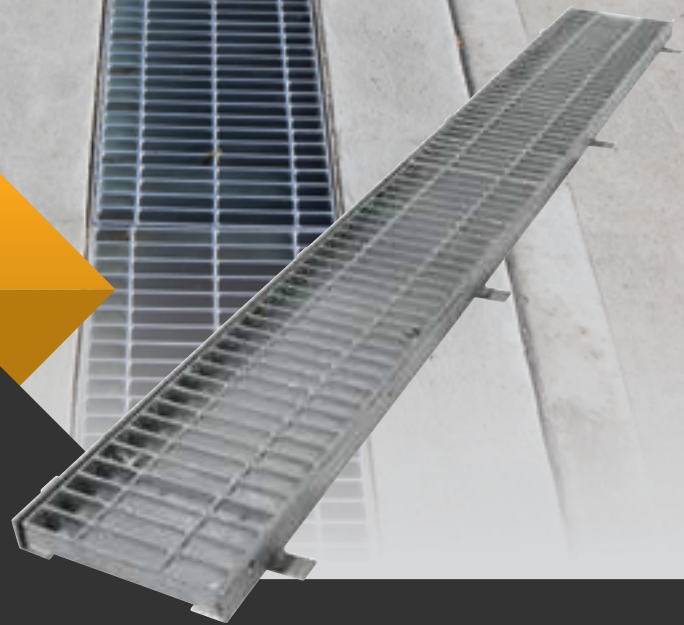

CIVILCAST®

Precast & Steel *Solutions* for Civil

TRENCH GRATE

ITEM#	ITEM DESCRIPTION	FRAME			GRATE			CLEAR OPENING	
		Length	Width	Depth	Length	Width	Depth	Width	Length
TR150B	150mm Clear Opening Trench Grate & Frame Class B	2000	250	40	2x1000	235	30	170	2000
TR150D	150mm Clear Opening Trench Grate & Frame Class D	2000	250	55	2x1000	235	50	140	2000
TR225D	225mm Clear Opening Trench Grate & Frame Class D	2000	337	55	2x1000	320	50	225	2000
TR300D	300mm Clear Opening Trench Grate & Frame Class D	2000	400	75	2x1000	380	70	300	2000