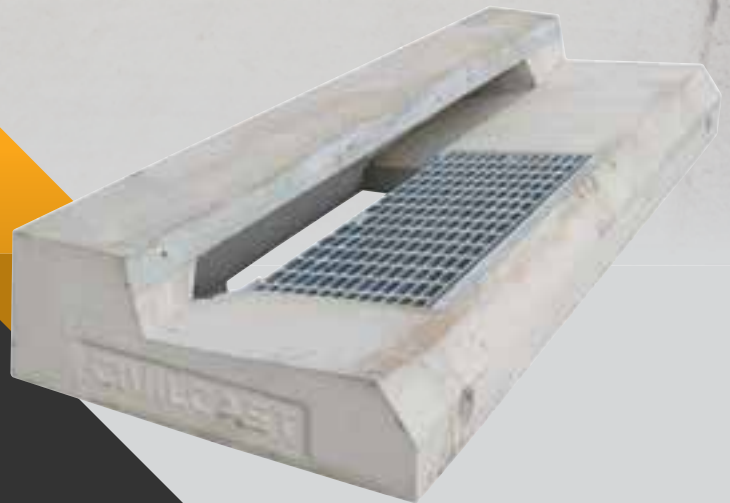

# CIVILCAST®

Precast & Steel *Solutions* for Civil

## KERB ENTRY UNITS

ITEM #	ITEM DESCRIPTION
KEUCC 1200	1200mm Clear Opening Kerb Entry Unit with Class D Bike Safe Grate - Centre Grate
KEUCC 1800 L R & C	1800mm Clear Opening Kerb Entry Unit with Class D Bike Safe Grate - Left, Right & Centre Grate Available
KEUCC 2400 L R & C	2400mm Clear Opening Kerb Entry Unit with Class D Bike Safe Grate - Left, Right & Centre Grate Available
KEUCC 3000 L R & C	3000mm Clear Opening Kerb Entry Unit with Class D Bike Safe Grate - Left, Right & Centre Grate Available